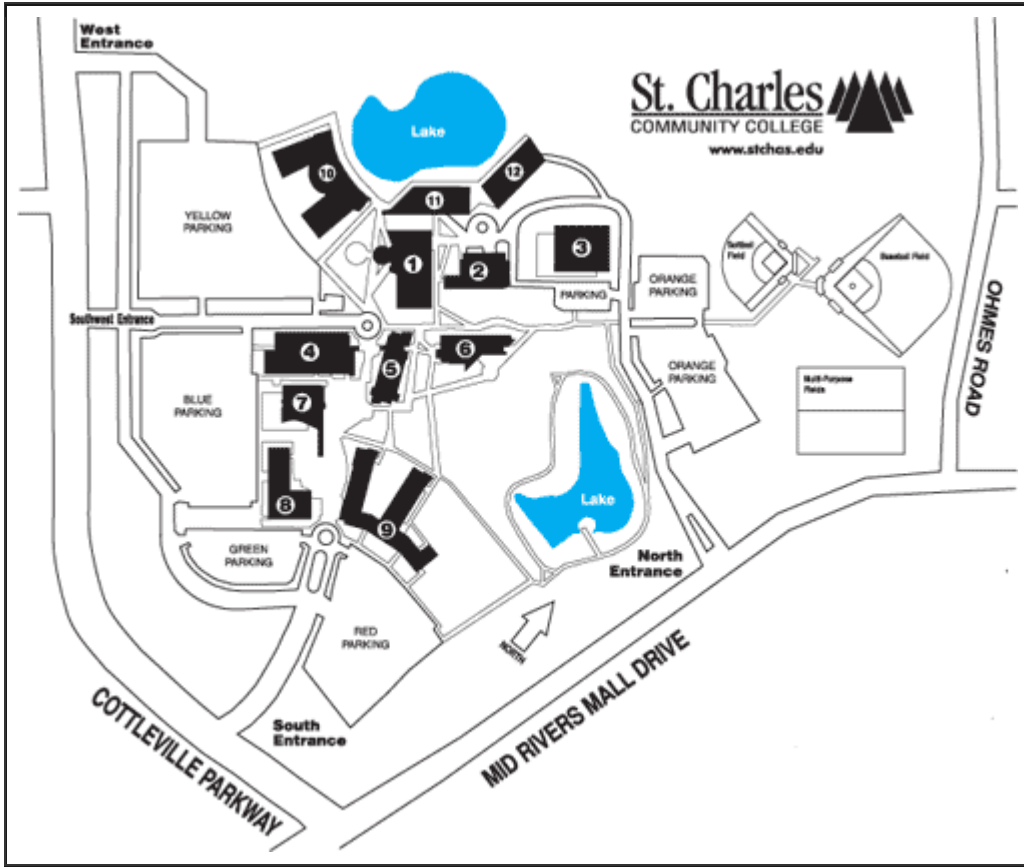

St. Charles County, Missouri

Directions to SCC: Located at 4601 Mid Rivers Mall Drive 636-922-8000

From Interstate 70 - Drive South on Mid Rivers Mall drive for approximately 3 miles. The campus is located on the right side of the street. Turn right onto Cottleville Parkway. Turn right at the first or second light to enter the campus.

From Highway 94 South - Turn left onto Mid Rivers Mall Drive and drive approximately 2 miles. The college is located on the left side of the street. Turn left onto Cottleville Parkway. Turn right at the first or second light to enter the campus.

From Interstate 270/Page Avenue Extension - Turn onto MO-364 West (Page Avenue). Continue on MO-364 West, which becomes MO-94 West. Turn right onto Mid Rivers Mall Drive and drive approximately 2 miles. The college is located on the left side of the street. Turn left onto Cottleville Parkway. Turn right at the first or second light to enter the campus.

- 1 [College Center](#) (CC)
- 2 [Campus Services](#) (CS)
- 3 [Child Development Center](#) (CDC)
- 4 [Fine Arts Building](#) (FAB)
- 5 [Academic/Humanities Building](#) (HUM)
- 6 [Technology Building](#) (TECH)
- 7 [Learning Resource Center - Library](#) (LRC)
- 8 [Student Center](#) (SC)
- 9 [Administration Building](#) (ADM)
- 10 [Social Sciences Building](#) (SSB)
- 11 [Cafe/Bookstore](#) (CB)
- 12 [Visual Arts Building](#) (VAB)