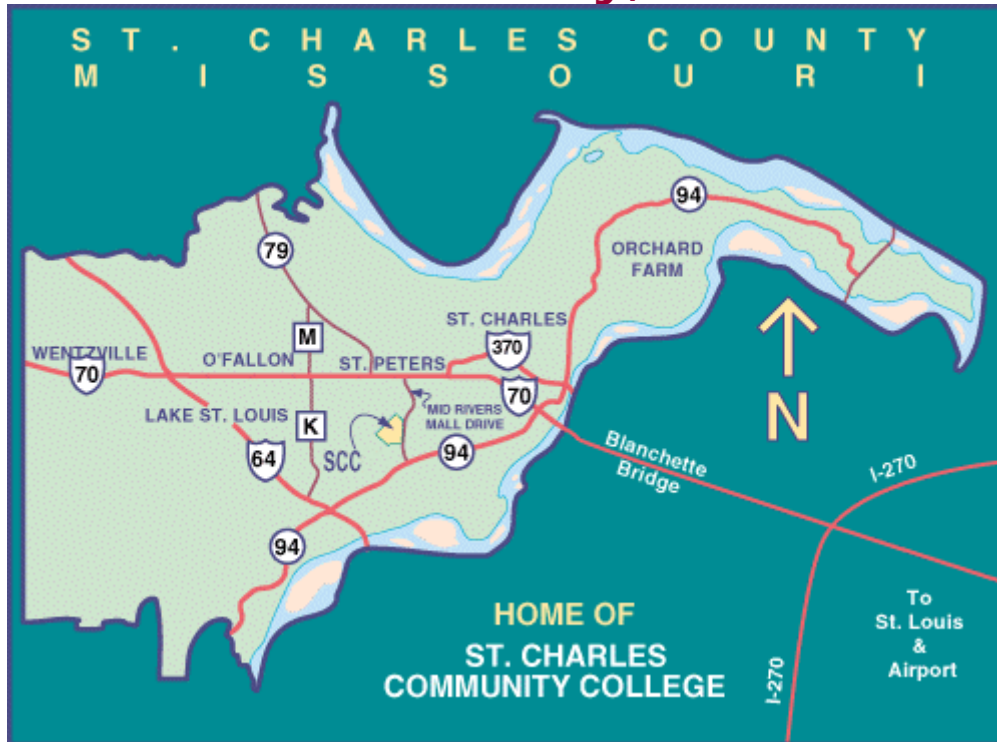

St. Charles County, Missouri

Directions to SCC: Located at 4601 Mid Rivers Mall Drive 636-922-8000

From Interstate 70 - Drive South on Mid Rivers Mall drive for approximately 3 miles. The campus is located on the right side of the street. Turn right onto Cottleville Parkway. Turn right at the first or second light to enter the campus.

From Highway 94 South - Turn left onto Mid Rivers Mall Drive and drive approximately 2 miles. The college is located on the left side of the street. Turn left onto Cottleville Parkway. Turn right at the first or second light to enter the campus.

From Interstate 270/Page Avenue Extension - Turn onto MO-364 West (Page Avenue). Continue on MO-364 West, which becomes MO-94 West. Turn right onto Mid Rivers Mall Drive and drive approximately 2 miles. The college is located on the left side of the street. Turn left onto Cottleville Parkway. Turn right at the first or second light to enter the campus.