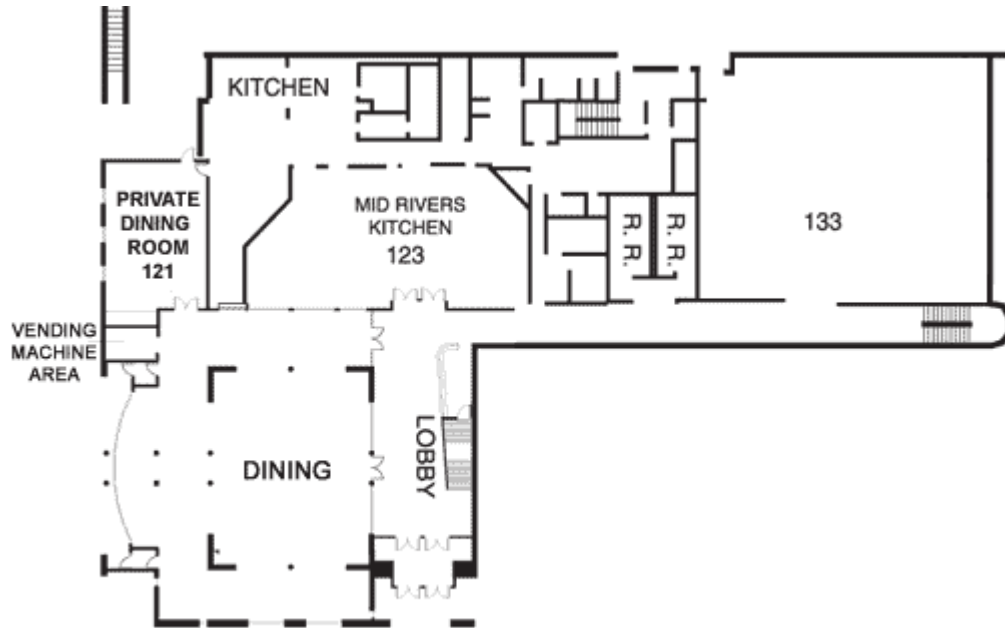

Student Center Layout.

Private Dining room holds 35 comfortably, SC 205 holds 50, SC 206 holds 35.

Elevator access in every building on campus, handicapped access throughout campus. Non smoking facility.

STUDENT CENTER FIRST FLOOR

STUDENT CENTER SECOND FLOOR