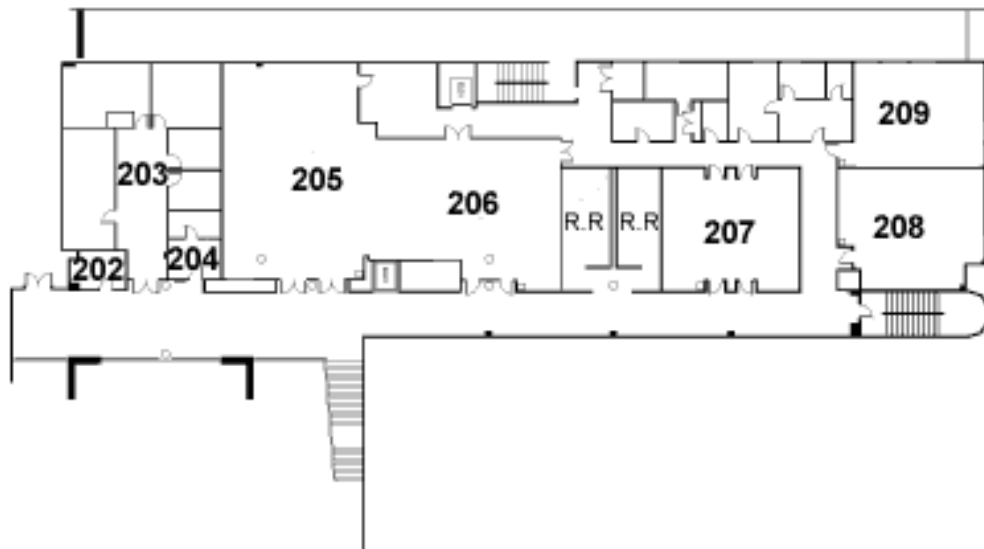

Student Center Layout.

Private Dining room holds 35 comfortably, SC 205 holds 50, SC 206 holds 35.

Elevator access in every building on campus, handicapped access throughout campus. Non smoking facility.

STUDENT CENTER FIRST FLOOR

STUDENT CENTER SECOND FLOOR